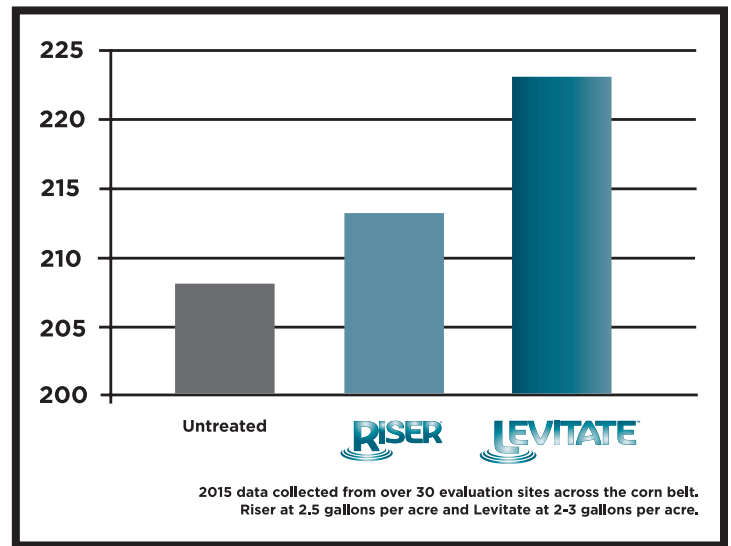

LEVITATE™ is a Loveland Products proprietary starter fertilizer formulated with a blend of proven fertilizer biocatalyst – **Accomplish® LM** as well as Acetate technology, fulvic acids and EDTA chelated Zinc. For starter fertilizer users, **LEVITATE™** is the only starter on the market combining all three fertilizer efficiency technologies to increase nutrient availability and uptake - because growers know the only nutrition that matters is what gets in your crop.

FEATURES:

- Critical Phosphorus and Zinc for early season growth
- Enhanced nutrient availability and uptake
- Acetate technology to drive root growth
- Low salt, seed safe formulation

ALWAYS READ AND FOLLOW LABEL DIRECTIONS.